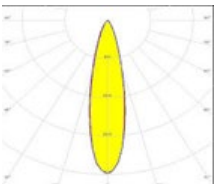

ÖZELLİKLER / SPECIFICATIONS:

- Farklı Gövde Renk Seçenekleri / *Different Body Colors*
- Farklı Işık Renk Seçenekleri / *Different Light Colors*
- DMX, Dali, 1-10V ve Uzaktan Kumanda Kontrol Seçenekleri / *DMX, Dali, 1-10V and Remote Control Options*
- Projeye Özel Tasarım Seçeneği / *Custom Design Option Project*

Model / Size	Damla
Interior / Exterior	Interior/Exterior
LED / LED	Cree Cxa 1510
Güç Tüketimi / Power Consumption	2w
Renk Aralığı / Color Range	2700k-3000k-4000k-5000k-6500k
CRI	80+
Giriş Voltajı / Input Voltage	12-24v DC
Işık Açısı / Beam Angle	30°
Lumen Çıkışı / Lumen Output	195Lm
Çalışma Sıcaklığı / Operating Temperature	-40°C / +80°C
Kısılabilirlik / Dimming	Pwm, Dali, Dmx, On off
Ebatlar / Dimensions	Q38mm, H:40mmx32mm Cut Out
Gövde Malzemesi / Housing	Ext.alu; Uv Stab. Pmma
Kablo / Cables	Rubber
Garanti / Warranty	2 Years
Çevresel Koruma / Environment Protection	IP54, IP65
Ağırlık / Weight	0,8kg
Ömür / Source Life	50.000 Hours @L70

Beam Angle

(30°)