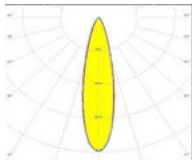

ÖZELLİKLER / SPECIFICATIONS:

- Farklı Gövde Renk Seçenekleri / *Different Body Colors*
- Farklı Işık Renk Seçenekleri / *Different Light Colors*
- DMX, Dali, 1-10V ve Uzaktan Kumanda Kontrol Seçenekleri / *DMX, Dali, 1-10V and Remote Control Options*
- Projeye Özel Tasarım Seçeneği / *Custom Design Option Project*

Model /Size	Borak
Interior/Exterior	Interior / Exterior
LED	Cob Cree, Samsung, Seoul,
Güç Tüketimi / Power Consumption	12w
Renk Aralığı / Color Range	2700k-3000k-4000k-6500k
CRI	80+
Giriş Voltajı / Input Voltage	24v Dc
Işık Açısı / Beam Angle	28°
Lumen Çıkışı / Lumen Output	931lm
Çalışma Sıcaklığı / Operating Temperature	-40c / +80c
Kısılabilirlik / Dimming	Pwm, Dali, Dmx, Onoff
Ebatlar / Dimensions	Q59mm, 125x59mm, 18mm Cut Out
Gövde Malzemesi / Housing	Ext.Alu; Uv Stab. Pmma
Kablo / Cables	Rubber
Garanti / Warranty	2 Years
Çevresel Koruma / Environment Protection	Ip54, Ip65
Ağırlık / Weight	0,8kg
Ömür / Source Life	50.000 Hours @L70

Beam Angle (28°)