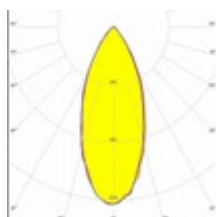

Gamma Angle

30°

45°

ALXSYSTONÖZ

EV&OFİS AYDINLATMA
HOME&OFFICE
LIGHTING

MAĞAZA AYDINLATMA
RETAIL SHOPS LIGHTING

DEKORATİF AYDINLATMA
(iç mekan - dış mekan)
DECORATIVE LIGHTING
(indoor - outdoor)

ÖZELLİKLER / SPECIFICATIONS: