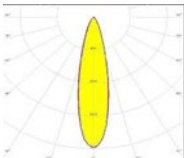

Beam Angle

(20°)

(45°)

(10x60°)

ALXSYSBORAK

EV&OFİS AYDINLATMA
HOME&OFFICE
LIGHTING

MAĞAZA AYDINLATMA
RETAIL SHOPS LIGHTING

DEKORATİF AYDINLATMA
(iç mekan - dış mekan)
DECORATIVE LIGHTING
(indoor - outdoor)