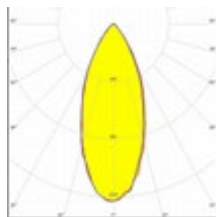

Gamma Angle

30°

45°

ALXSYSTEMS

EV&OFİS AYDINLATMA
HOME&OFFICE
LIGHTING

MAĞAZA AYDINLATMA
RETAIL SHOPS LIGHTING

DEKORATİF AYDINLATMA
(iç mekan - dış mekan)
DECORATIVE LIGHTING
(indoor - outdoor)

ÖZELLİKLER / SPECIFICATIONS: