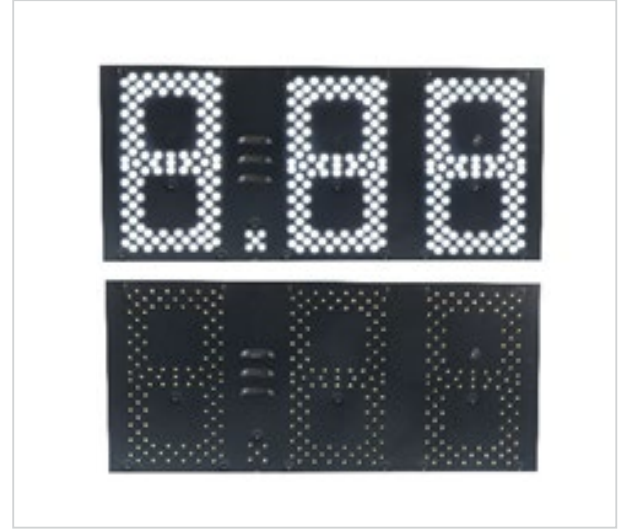

ALXSIGNSYS - 600

ÖZELLİKLER SPECIFICATIONS:

OPTIONS	SPECT	SING-600
Input	Rated Input Voltage	220-240 VAC
	Range of Input Voltage	110-310 VAC
	Frequency (Hz)	50/60 Hz
Output	Size	600x300x55mm
	No Load Max Output Voltage	4 Dijit 1 Dot
	Color	Cool White / 6500K - GREEN - AMBER - RED
	CRI	>80
	Beam Angle	120°
	Power Consumption	<50W
	Communication Interface	RS485- USB-RS232- RF-TCP/IP opt
	Brightness Adjustment	0-100 Dim
	LED Chip	2835/CREE-SAMSUNG
	Rated Load	30W max.
Environment	Efficiency	> 89%
	Operating Ambient Temperature	-40°C ..... +80°C
	Storage Temperature	- 40°C ..... +80°C
	Humidity	10%-90% RH
Warranty	Life time	<50,000 H @45°C
		5Years