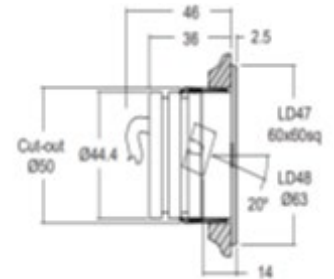

ÖZELLİKLER / SPECIFICATIONS:

- Farklı Gövde Renk Seçenekleri / *Different Body Colors*
- Farklı Işık Renk Seçenekleri / *Different Light Colors*
- DMX, Dali, 1-10V ve Uzaktan Kumanda Kontrol Seçenekleri / *DMX, Dali, 1-10V and Remote Control Options*
- Projeye Özel Tasarım Seçeneği / *Custom Design Option Project*

Model /Size	Era
Interior/Exterior	Interior/Exterior
LED/ LED	Cree, Osram, Seoul, Samsung
Güç Tüketimi / Power Consumption	1w, 2w, 3w
Renk Aralığı / Color Range	2700k-3000k-4000k-5000k-6500k
CRI	80+
Giriş Voltajı / Input Voltage	200-240v Ac
Işık Açısı / Beam Angle	45°
Lumen Çıkışı / Lumen Output	88lm/W,
Çalışma Sıcaklığı / Operating Temperature	-40°C / +80°C
Kısılabilirlik / Dimming	Pwm, Dali, Dmx, Onoff
Ebatlar / Dimensions	Q36mm, 35x27mm, Q32mm Cut Out
Gövde Malzemesi / Housing	Ext.Alu; Uv Stab. Pmma
Kablo / Cables	Rubber
Garanti / Warranty	2 Years
Çevresel Koruma / Environment Protection	Ip54, Ip65
Ağırlık / Weight	0,8kg
Ömür / Source Life	50.000 Hours @L70

Beam Angle

(45°)