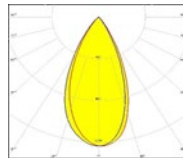

Beam Angle

(20°)

(45°)

(10x60°)

ALXSYSBORAK

EV&OFİS AYDINLATMA
HOME&OFFICE
LIGHTING

MAĞAZA AYDINLATMA
RETAIL SHOPS LIGHTING

DEKORATİF AYDINLATMA
(iç mekan - dış mekan)
DECORATIVE LIGHTING
(indoor - outdoor)