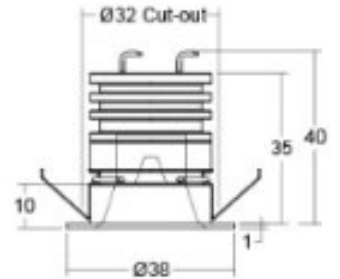

ÖZELLİKLER / SPECIFICATIONS:

- Farklı Gövde Renk Seçenekleri / *Different Body Colors*
- Farklı Işık Renk Seçenekleri / *Different Light Colors*
- DMX, Dali, 1-10V ve Uzaktan Kumanda Kontrol Seçenekleri / *DMX, Dali, 1-10V and Remote Control Options*
- Projeye Özel Tasarım Seçeneği / *Custom Design Option Project*

Model / Size	Damla
Interior / Exterior	Interior/Exterior
LED / LED	Cree Cxa 1510
Güç Tüketimi / Power Consumption	2w
Renk Aralığı / Color Range	2700k-3000k-4000k-5000k-6500k
CRI	80+
Giriş Voltajı / Input Voltage	12-24v DC
Işık Açısı / Beam Angle	30°
Lumen Çıkışı / Lumen Output	195Lm
Çalışma Sıcaklığı / Operating Temperature	-40°C / +80°C
Kısılabilirlik / Dimming	Pwm, Dali, Dmx, On off
Ebatlar / Dimensions	Q38mm, H:40mmx32mm Cut Out
Gövde Malzemesi / Housing	Ext.alu; Uv Stab. Pmma
Kablo / Cables	Rubber
Garanti / Warranty	2 Years
Çevresel Koruma / Environment Protection	IP54, IP65
Ağırlık / Weight	0,8kg
Ömür / Source Life	50.000 Hours @L70

Beam Angle

(30°)